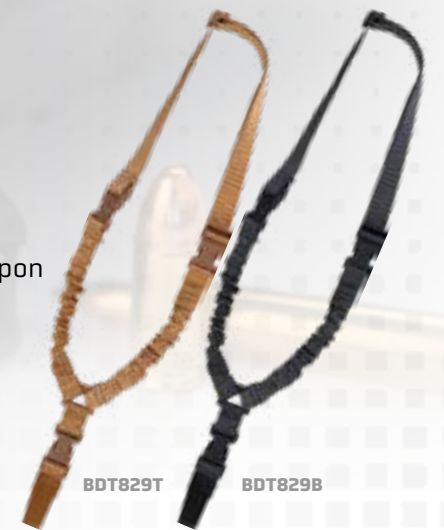

### BUNGEE TACTICAL SLING

- Durable Single Bungee System
- Fully Adjustable
- Easy Release Metal Clip for Multiple Mounting Options

SINGLE	COLOR
BDT827B	BLACK
BDT827T	TAN

### DUAL BUNGEE TACTICAL SLING W/ QUICK RELEASE BUCKLES

- Ambidextrous Heavy-Duty Sling
- Deluxe Dual Bungee Sling
- Covered Metal Clasp Protects Weapon
- Single Quick Release Buckle Detaches Weapon
- 2 Side Mount Buckles for Ambidextrous Fit