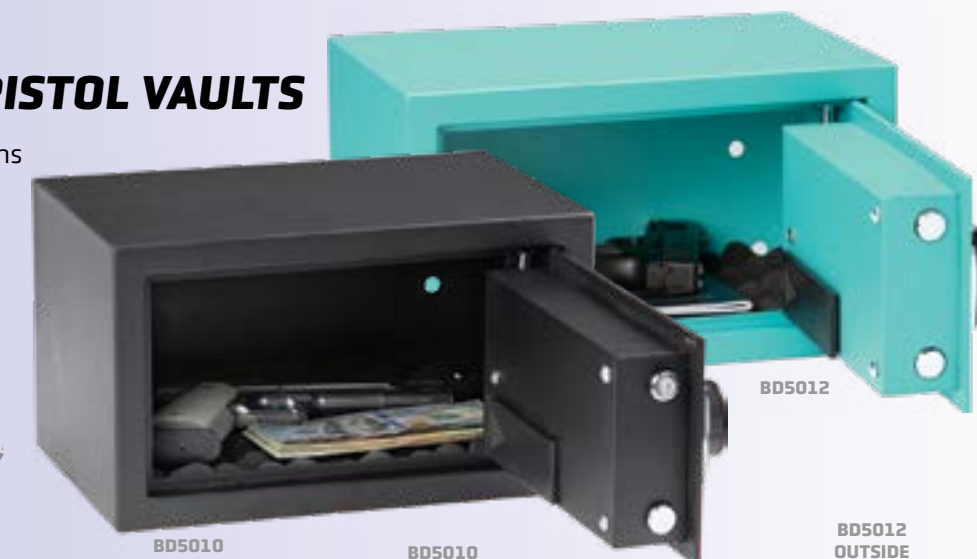

BD5010
BD5010 OUTSIDE

BD5012