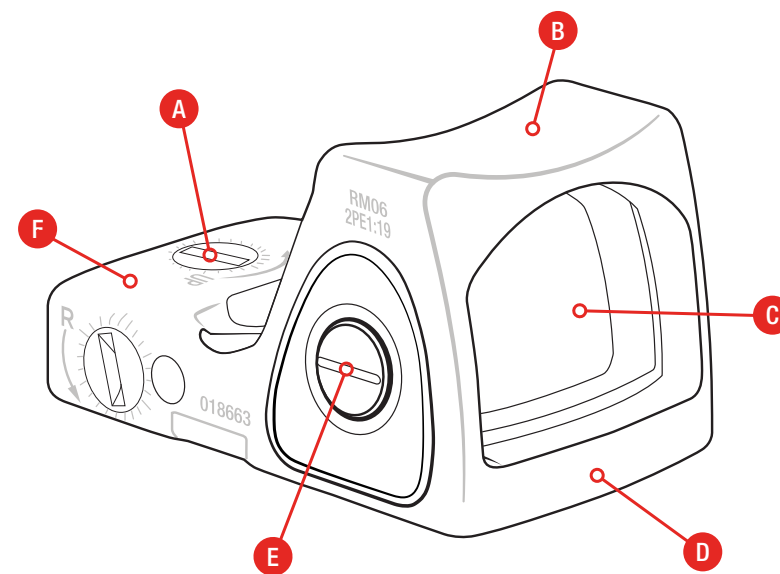

Trijicon  
**RMR**<sup>®</sup>

**RUGGED. ACCURATE. PROVEN.**

Selected by the U.S. Special Operations Command (USSOCOM) for the Handgun Reflex Sight (HRS) Contract, the Trijicon RMR<sup>®</sup> (Ruggedized Miniature Reflex) is designed to be as durable as the legendary Trijicon ACOG<sup>®</sup> while also improving precision and accuracy with any style or caliber of firearm. The RMR is designed with a patented housing shape that absorbs impacts and diverts stresses away from the lens to increase durability.

	Adjustable LED
<b>Magnification</b>	1x
<b>Sight Window</b>	.87 x .63 in. 22 x 16mm
<b>Lens</b>	Tempered Glass
<b>Adjustments</b>	1 Click = 1 MOA
<b>Adjustment Range (Elevation &amp; Windage)</b>	150 MOA Total Travel
<b>Dimensions (L x W x H)</b>	1.8 x 1.2 x 1.0 in. 46 x 30 x 25mm
<b>Weight</b>	1.17 oz. (w/ battery) 33.2g
<b>Illumination Source</b>	LED Powered by a CR2032 Lithium Battery
<b>Battery Life</b>	4+ Years of Continuous Use* at Setting 4 of 8
<b>Brightness Settings</b>	Automatic and 8 Adjustable Settings
<b>Available Mounting Adapters</b>	Picatinny Rail, Weaver Rail, ACOG® Add-On, Rifle Scope Add- On, Pistol, Double-Barreled Rifle

LED	Dual-Illuminated
1x	1x
.87 x .63 in. 22 x 16mm	.87 x .63 in. 22 x 16mm
Tempered Glass	Tempered Glass
1 Click = 1 MOA	1 Click = 1 MOA
150 MOA Total Travel	150 MOA Total Travel
1.8 x 1.1 x 1.0 in. 46 x 28 x 25mm	1.8 x 1.2 x 1.0 in. 46 x 30 x 25mm
1.2 oz. (w/ battery) 34g	1.2 oz. 34g
LED Powered by a CR2032 Lithium Battery	Fiber Optics & Tritium
2 Years of Typical Use*, 5 Years in Dark Storage	N/A
Automatic	N/A
Picatinny Rail, Weaver Rail, ACOG® Add-On, Rifle Scope Add- On, Pistol, Double-Barreled Rifle	Picatinny Rail, Weaver Rail, ACOG® Add-On, Rifle Scope Add- On, Pistol, Double-Barreled Rifle